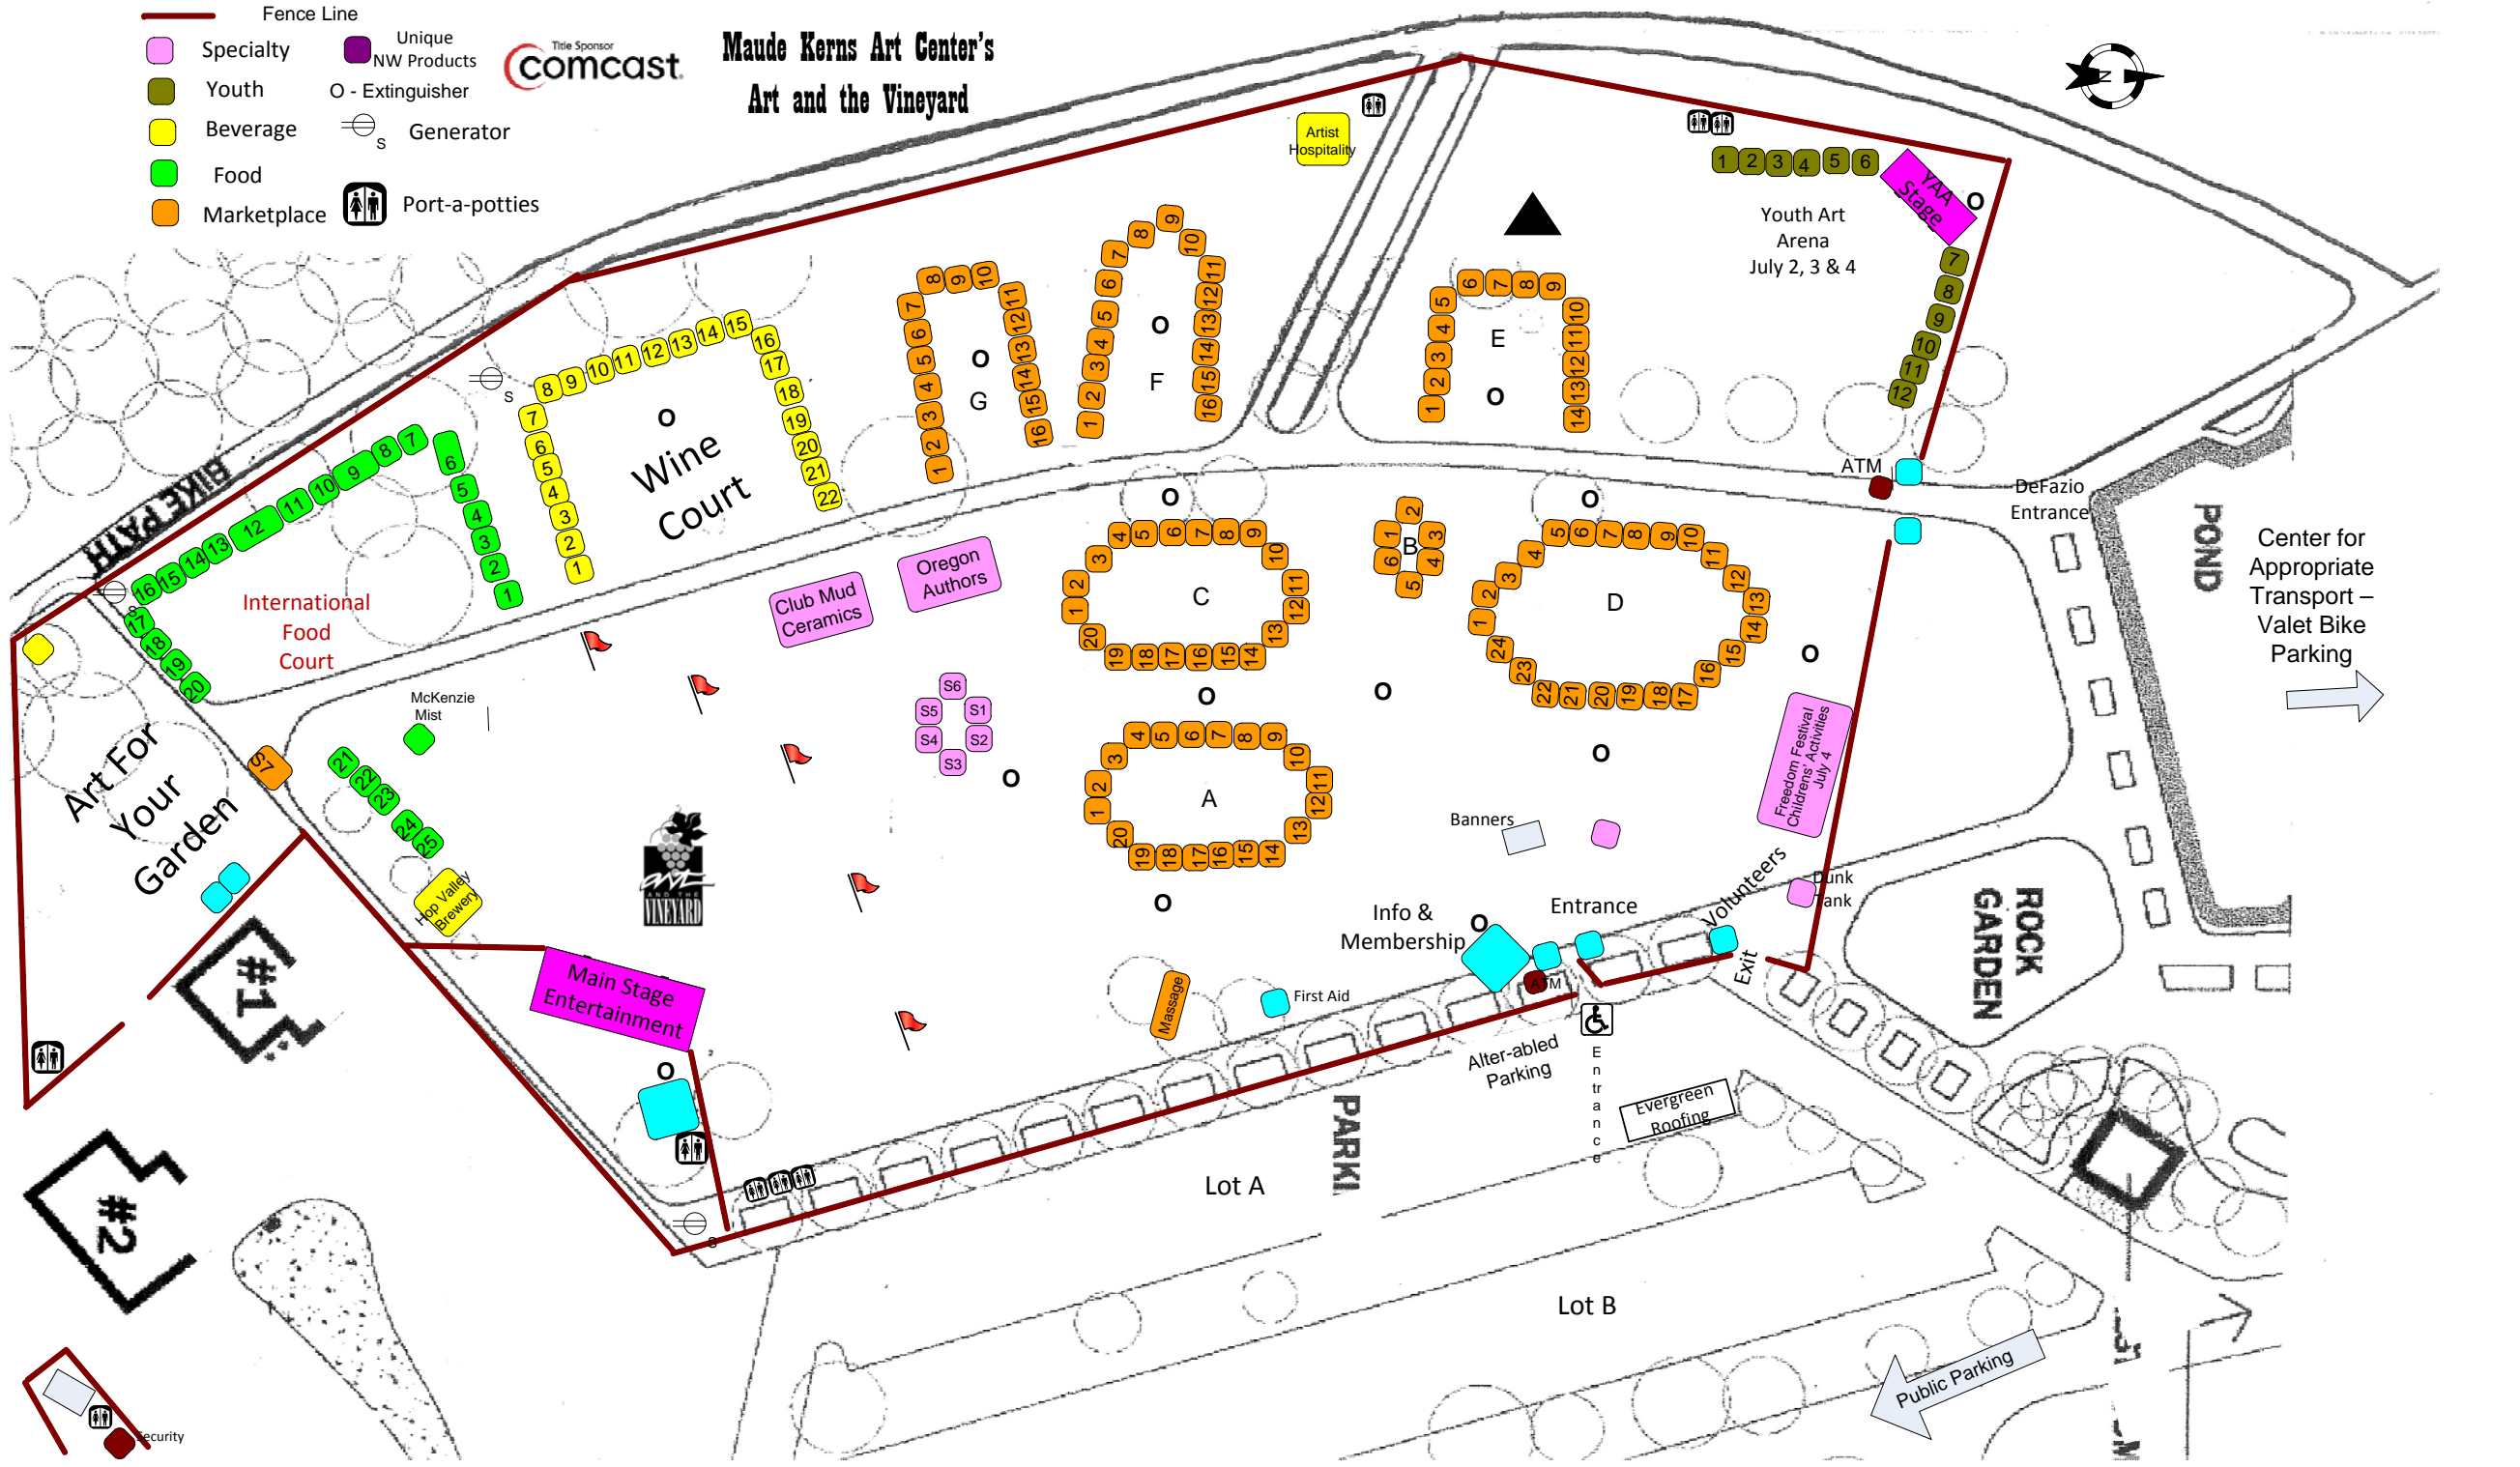

- Fence Line
- Specialty
- Unique NW Products
- Youth
- Beverage
- Food
- Marketplace
- - Extinguisher
- ⊖ Generator
- S Port-a-potties

Maude Kerns Art Center's Art and the Vineyard

Center for
Appropriate
Transport –
Valet Bike
Parking

Public Parking

Exit