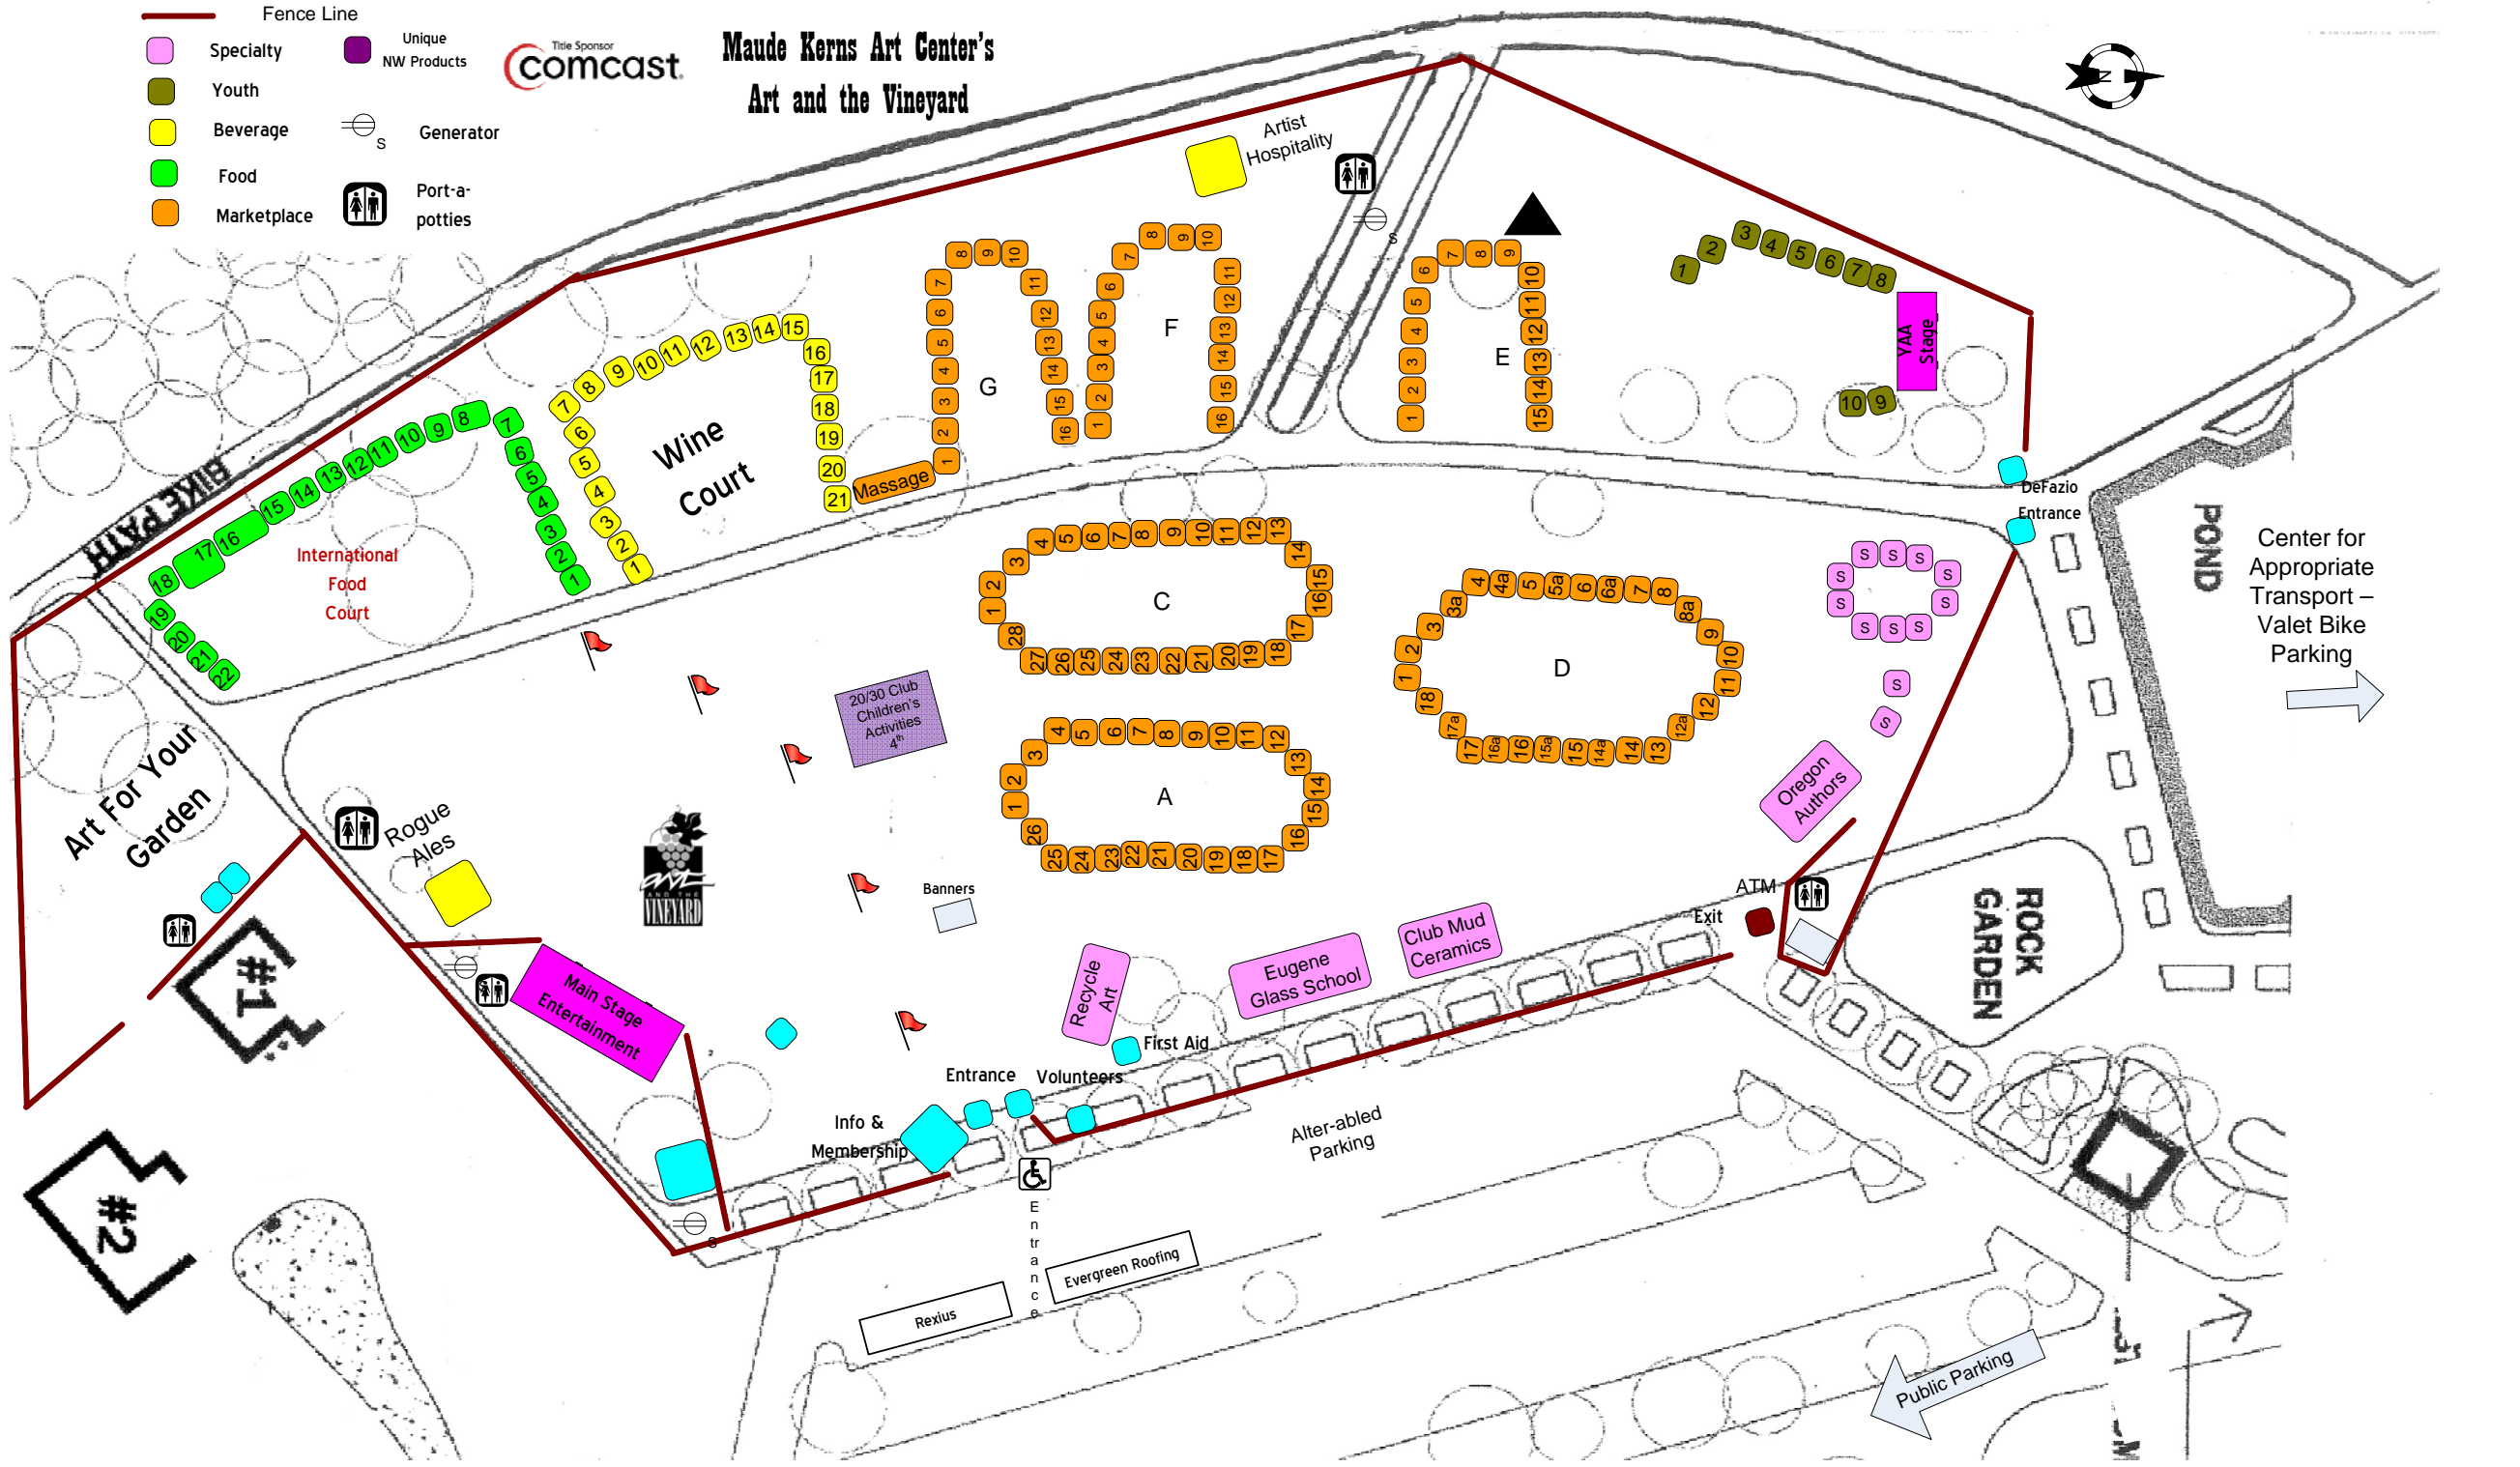

# Maude Kerns Art Center's Art and the Vineyard

- Fence Line
- Specialty
- Youth
- Beverage
- Food
- Marketplace
- Unique NW Products
- Generator
- Port-a-potties

Center for Appropriate Transport - Valet Bike Parking

Public Parking