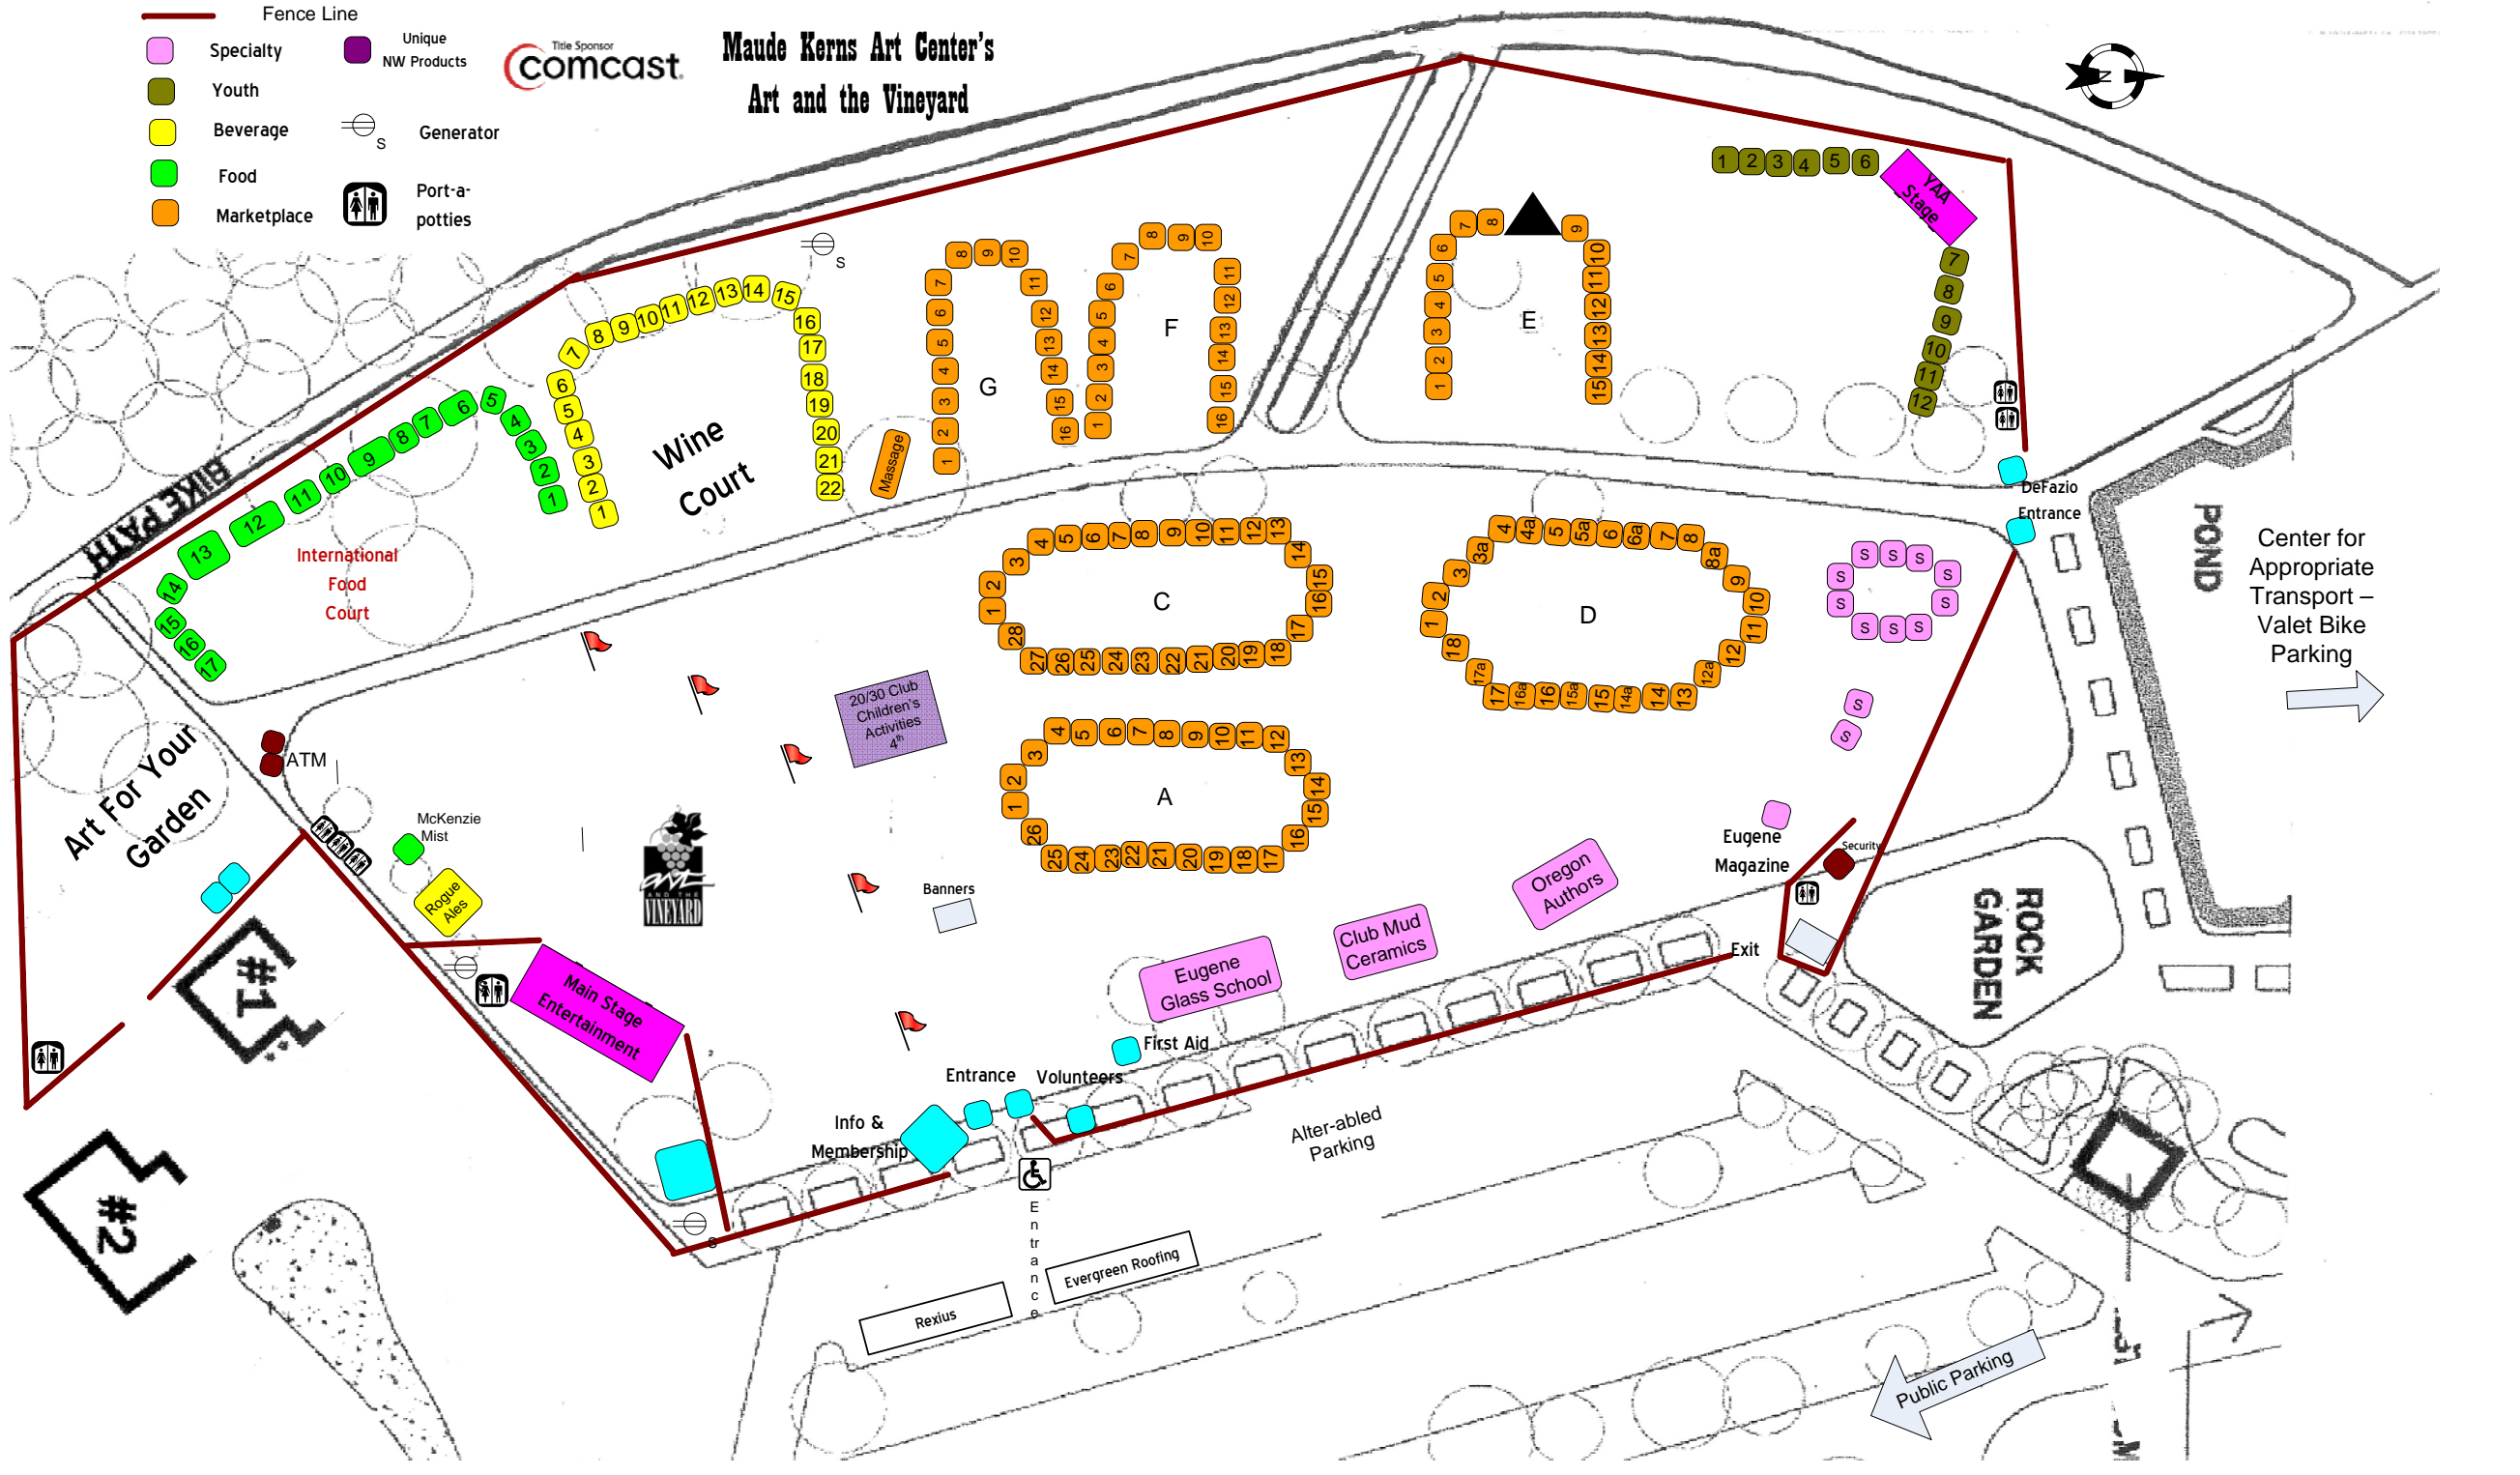

Maude Kerns Art Center's Art and the Vineyard

- Fence Line
- Specialty
- Youth
- Beverage
- Food
- Marketplace
- Unique NW Products
- Generator
- Port-a-potties

Center for Appropriate Transport – Valet Bike Parking

Public Parking

Exit